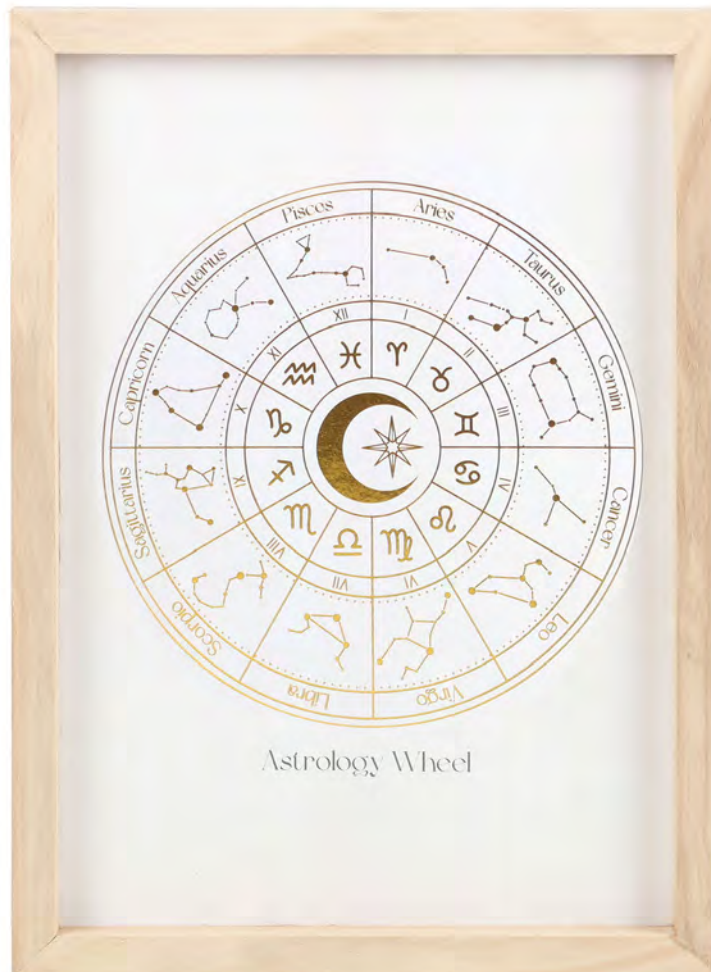

**Product Code**

AW\_81524

Off White Astrology Wheel Framed Wall Art Print

Barcode: 5056131153516

### **Product Description**

Beautiful wood framed print of the Astrology Wheel in a golden foil finish. A stunning piece for styling the home. With its neutral colourway and eye-catching metallic finish, it's sure to become a conversation piece for house guests and visitors wanting to look up their star sign. Designed by Something Different and part of our Astrological Wonders collection of home decor and accessories.